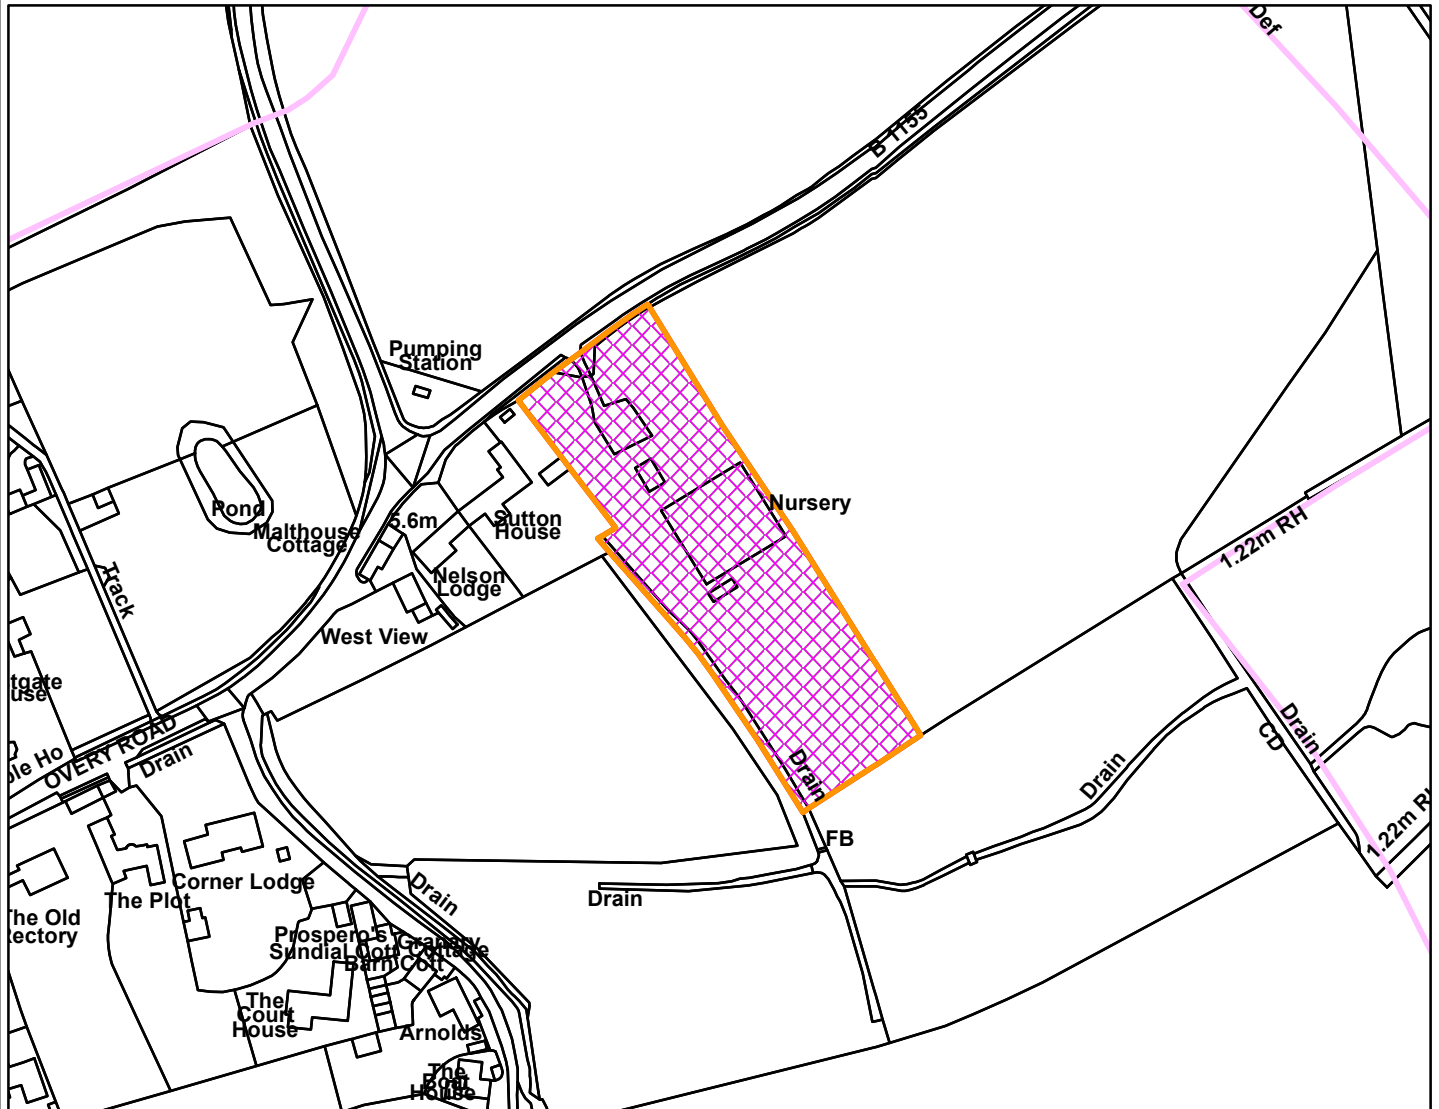

Overy Road Nurseries Overy Road Burnham Market Kings Lynn PE31 8HH

Legend

[Empty legend box]

Scale: 1:2,500

Reproduced from the Ordnance Survey map with permission of the Controller of His Majesty's Stationery Office © Crown Copyright 2023.

Unauthorised reproduction infringes Crown Copyright and may lead to prosecution or civil proceedings.

Organisation	BCKLWN
Department	Department
Comments	
Date	24/01/2024
MSA Number	0100024314